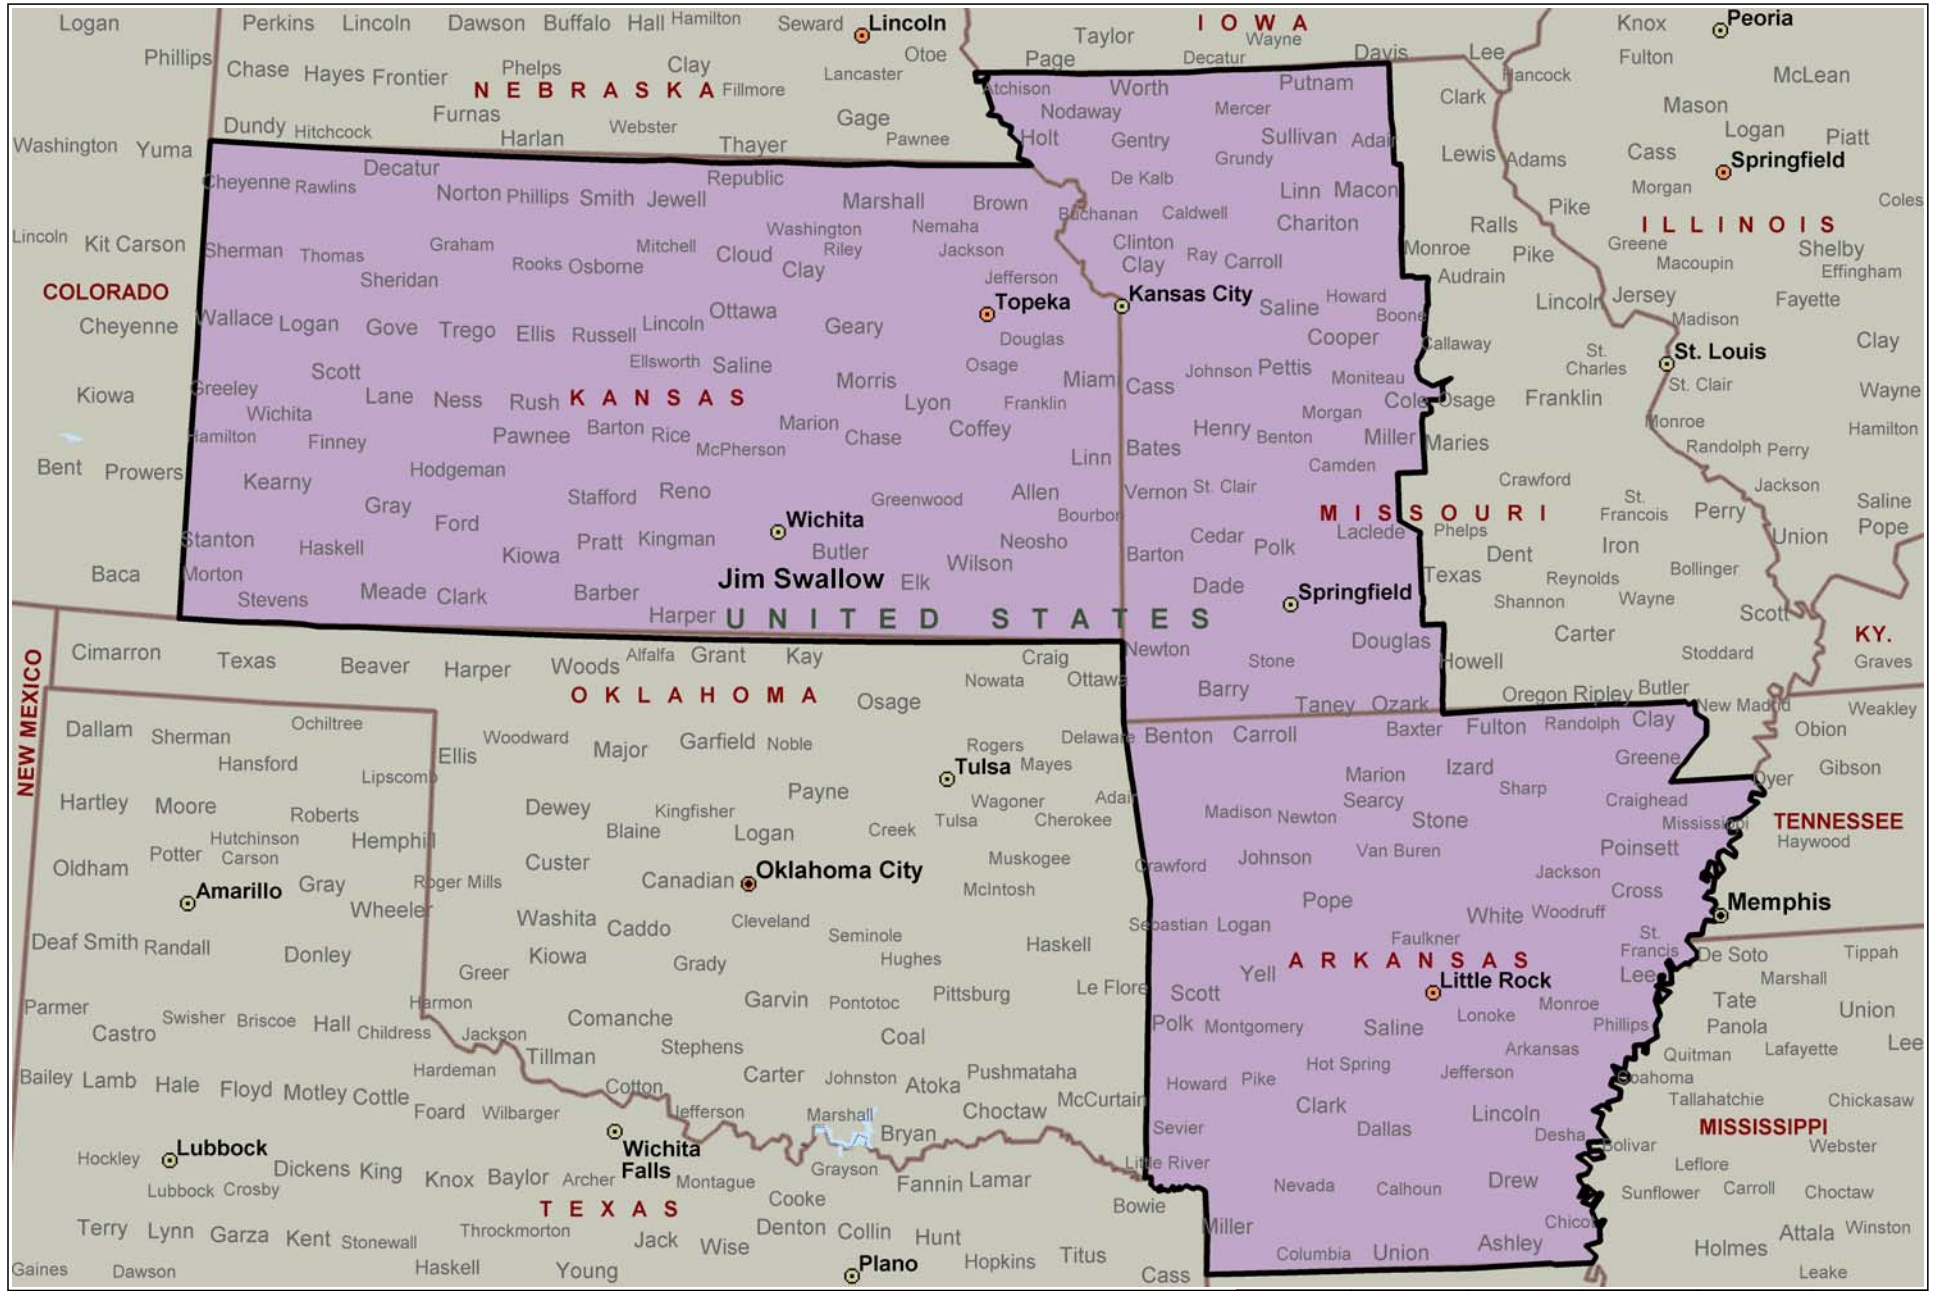

Jim Swallow Sales Map

Copyright © and (P) 1988–2006 Microsoft Corporation and/or its suppliers. All rights reserved. <http://www.microsoft.com/mappoint/>
 Portions © 1990–2005 InstallShield Software Corporation. All rights reserved. Certain mapping and direction data © 2005 NAVTEQ. All rights reserved. The Data for areas of Canada includes information taken with permission from Canadian authorities, including: © Her Majesty the Queen in Right of Canada, © Queen's Printer for Ontario. NAVTEQ and NAVTEQ ON BOARD are trademarks of NAVTEQ. © 2005 Tele Atlas North America, Inc. All rights reserved. Tele Atlas and Tele Atlas North America are trademarks of Tele Atlas, Inc.